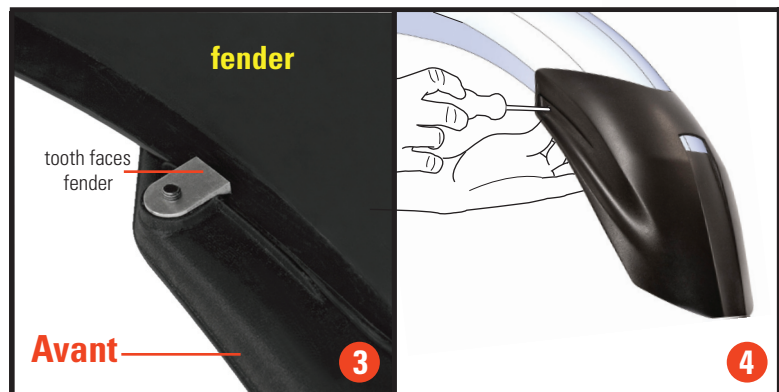

WARNING AND DISCLAIMER: All parts manufactured, designed or sold by Machineart Moto ("MaMo") should be installed by a qualified motorcycle technician. The risk of injury is increased by improper installation or misuse of equipment. MaMo's customers must exercise good judgment in the use, control, alteration, part selection and installation, and maintenance of their motorcycles. In the event of a possible defect in material or design, or any other defect in a part manufactured, designed or sold by MaMo, the responsibility of MaMo is limited to a refund of the purchase price or the replacement of the part if MaMo determines the part to be defective, and subject to MaMo's inspection of the part within thirty (30) days from the date of purchase. (Note: any attempted repairs or modifications made to MaMo products will void this limited warranty). MaMo, under no circumstances will be responsible for incidental and/or consequential damages, property damage, personal injury damage, or damage, injury, cost or expense of any kind or nature whatsoever except as provided by law. MaMo makes no other warranty, express or implied, including without limitation any warranties of merchantability and fitness for a particular purpose.